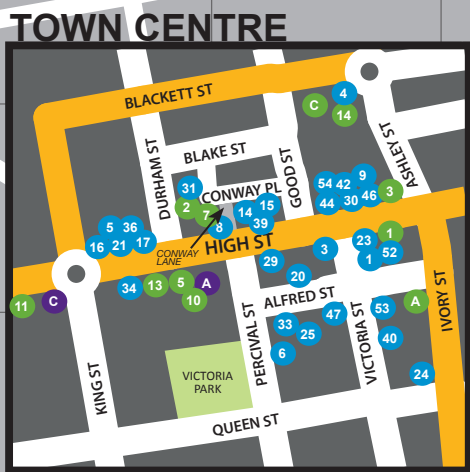

Rangiora Street Map

Sponsored by

Devlin

Licensed Agent (REAA 2008)
Phone: 03 313 8829
Email: realestate@devlin.co.nz
Web: www.devlin.co.nz

1 2 3 4 5 6
WALKING/CYCLING TRAIL

Rangiora Street and Information Index

For information and bookings contact the Kaiapoi i-SITE Visitor Information Centre on 03 327 3134

For information and bookings contact the Kaiapoi i-SITE Visitor Information Centre on 03 327 3134