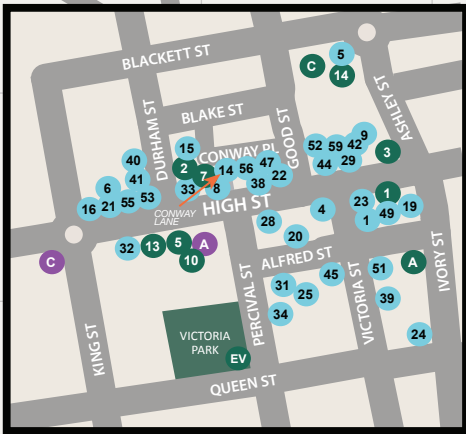

RANGIORA STREET MAP

TOWN CENTRE

Sponsored by
RayWhite
MORRIS & CO

Rangiora | Kaiapoi | Pegasus | Amberley
raywhitemorrisandco.nz

From Kaiapoi and Christchurch via Northern Motorway

RANGIORA STREET AND INFORMATION INDEX